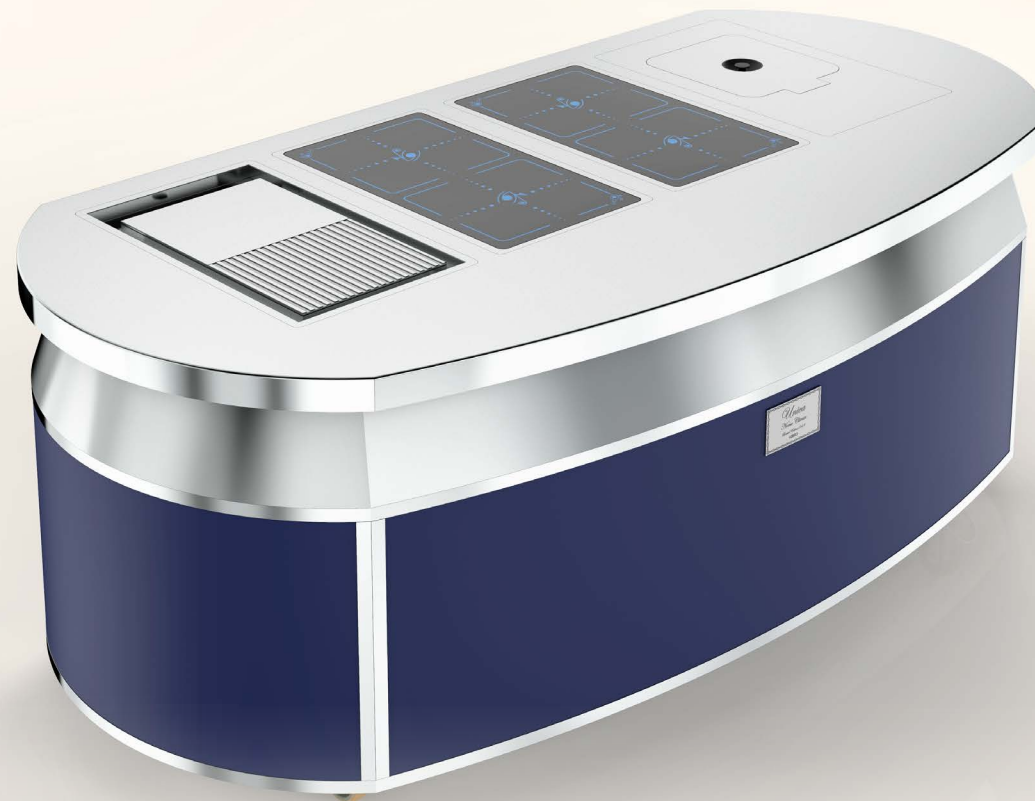

Unica

KITCHEN MONOBLOCK

HORO

Unica

KITCHEN MONOBLOCK

HORO

Unica
KITCHEN MONOBLOCK

HORO

Personalized plate
limited edition

Dimensions: W 2300 x D 1140 x H 900 mm

Unica

KITCHEN MONOBLOCK

HORO

Unica

KITCHEN MONOBLOCK

HORO

Unica
KITCHEN MONOBLOCK

HORO

Personalized plate
limited edition

Dimensions: W 2300 x D 1140 x H 900 mm